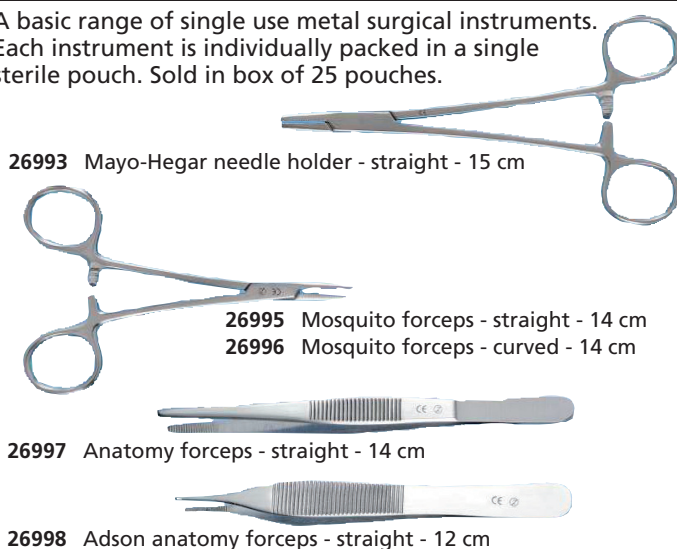

SINGLE USE STERILE METAL INSTRUMENTS

Peel open envelope in medical paper and film

A basic range of single use metal surgical instruments. Each instrument is individually packed in a single sterile pouch. Sold in box of 25 pouches.

26990 Iris scissors - straight - 11.5 cm

26991 Mayo scissors - straight - 14 cm

26993 Mayo-Hegar needle holder - straight - 15 cm

26995 Mosquito forceps - straight - 14 cm
26996 Mosquito forceps - curved - 14 cm

26997 Anatomy forceps - straight - 14 cm

26998 Adson anatomy forceps - straight - 12 cm