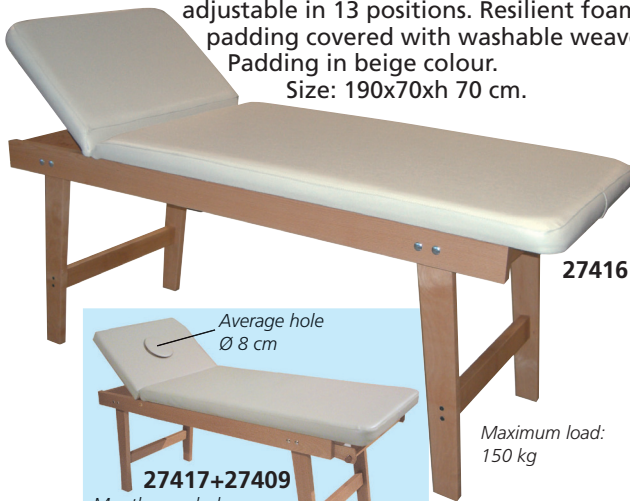

Professional examination and treatment table with one movable section and manual adjustment.

Sturdy detachable metal structure painted with scratch-proof, non corrosive epoxy powder.

The section trim facilitates reaching the patient.

WIDTH 80 cm

MAX LOAD - 180 kg

WOODEN COUCHES

WOODEN COUCHES

Comfortable couches, ideal for physical therapy, cardiology and wellness centres. Superior quality wood. Back rest adjustable in 13 positions. Resilient foam padding covered with washable weave. Padding in beige colour.

Size: 190x70xh 70 cm.

27416

27417+27409

Mouth nose hole plug included

Maximum load: 150 kg

- 27416 WOODEN COUCH - beech
- 27417 WOODEN COUCH - with face hole - beech
- 27443 DANTE WOODEN TROLLEY - beech
- 27409 COUCH ROLL HOLDER for 27416 and 27417

Size: 62x182xh 75 cm

27406